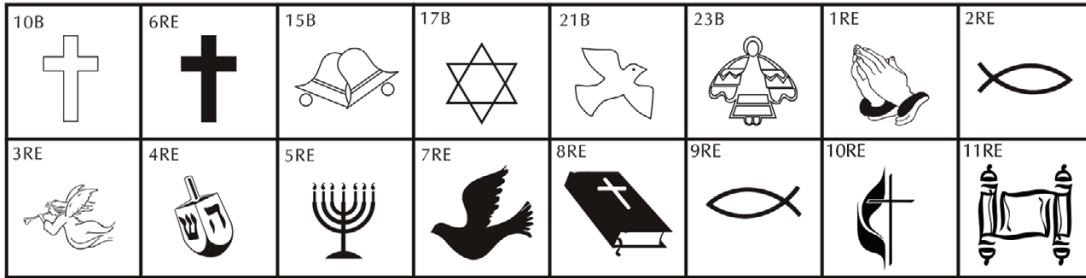

RELIGIOUS CLIPART

RELIGIOUS CLIPART