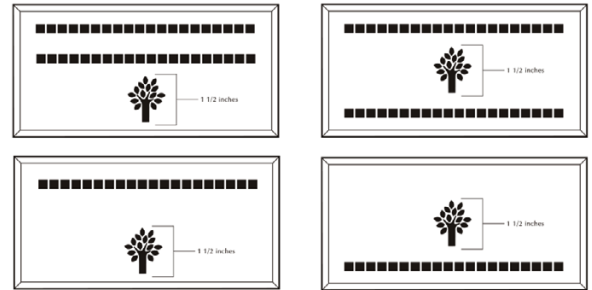

LETTERING CLIPART

LETTERING CLIPART

SEALS & BADGES CLIPART

SEALS & BADGES CLIPART

Brick Markers USA, Inc. Standard Layouts

For overall consistency and beauty to your project, clipart remains stationary regardless of how many lines used.

4x8 Layout #1

Artwork layout for free clipart -

ALL IMAGES EXCEPT FOR: 1C, 2C, 3C, 4C, 5C, 5SB, 8SB, 9SB, 12SB, 13SB, 14SB, 15SB, 16SB, 17SB, 19SB, 20SB, 21SB, 22SB, 23SB, 24SB, 26SB, 30SB, 1ZOO-22ZOO (ALL ZOO CLIPART)

Number of characters is 20 per line, including spaces and punctuation. Logo height equals 1 ½ inches. Clipart can also be placed on top, middle or bottom line if preferred.

4x8 Layout #2

Artwork layout for free clipart -