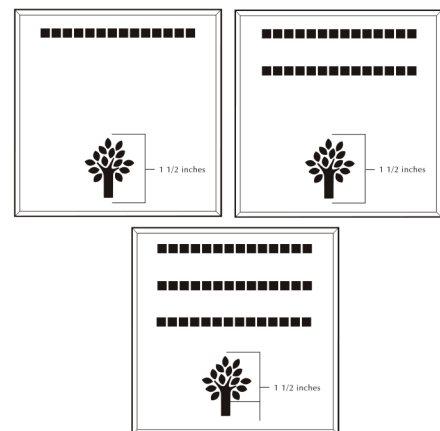

6x6 Layout #4

Artwork layout for free clipart -

ALL IMAGES EXCEPT FOR: 1C, 2C, 3C, 4C, 5C, 5SB, 8SB, 9SB, 12SB, 13SB, 14SB, 15SB, 16SB, 17SB, 19SB, 20SB, 21SB, 22SB, 23SB, 24SB, 26SB, 30SB, 1ZOO-22ZOO (ALL ZOO CLIPART)

Number of characters is 14 per line, including spaces and punctuation. Logo height equals 1 1/2 inches.

12x12 Layout #5

Number of characters is 20 per line horizontal and 8 characters per line vertical, including spaces and punctuation. Custom logo height equals 3 1/2 inches on the 4x4.

(1) 4x4, (2) 4x8, (1) 8x8