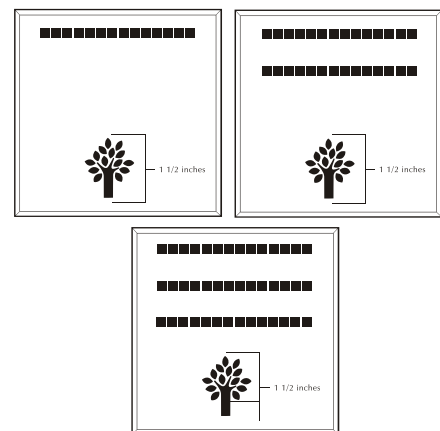

ALL IMAGES EXCEPT FOR: 2SB, 7SB, 9AN, 10A, 13B and 15SP.

Number of characters is 12 per line, including spaces and punctuation. Logo height equals 2 inches.

8x8 Layout #3

Artwork layout for free clipart -

ALL IMAGES APPLY TO THIS LAYOUT. All images can be used and are positioned at the bottom or top of the brick.

Number of characters is 20 per line, including spaces and punctuation. Logo height equals 2 inches.

6x6 Layout #4

Artwork layout for free clipart -

ALL IMAGES EXCEPT FOR SEALS and BADGES: 1C, 2C, 3C, 4C, 5C, 5SB, 8SB, 9SB, 12SB, 13SB, 14SB, 15SB 16SB, and 17SB.

Number of characters is 14 per line, including spaces and punctuation. Logo height equals 1 1/2 inches.