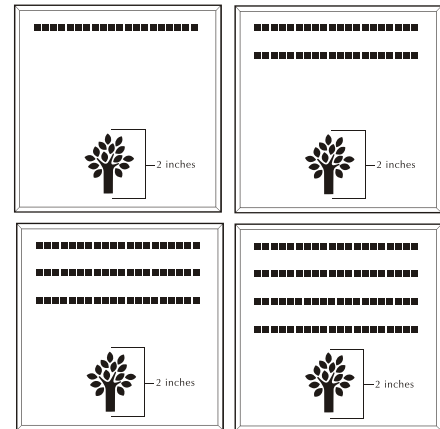

8x8 Layout #3

Artwork layout for free clipart -

ALL IMAGES APPLY TO THIS LAYOUT. All images can be used and are positioned at the bottom or top of the brick.

Number of characters is 20 per line, including spaces and punctuation. Logo height equals 2 inches.