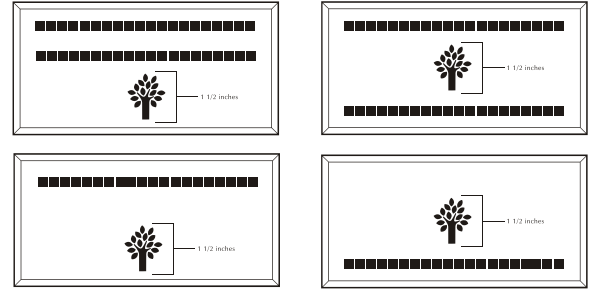

Brick Markers USA, Inc. Standard Layouts

For overall consistency and beauty to your project, clipart remains stationary regardless of how many lines used.

4x8 Layout #1

Artwork layout for free clipart -

ALL IMAGES EXCEPT FOR SEALS and BADGES: 1C, 2C, 3C, 4C, 5C, 5SB, 8SB, 9SB, 12SB, 13SB, 14SB, 15SB 16SB, and 17SB.

Number of characters is 20 per line, including spaces and punctuation. Logo height equals 1 1/2 inches. Clipart can also be placed on top, middle or bottom line if preferred.

4x8 Layout #2

Artwork layout for free clipart -