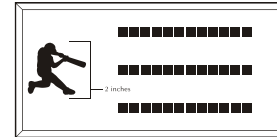

4x8 Layout #2

Artwork layout for free clipart -

ALL IMAGES EXCEPT FOR: 2SB, 7SB, 9AN, 10A, 13B and 15SP.

Number of characters is 12 per line, including spaces and punctuation. Logo height equals 2 inches.