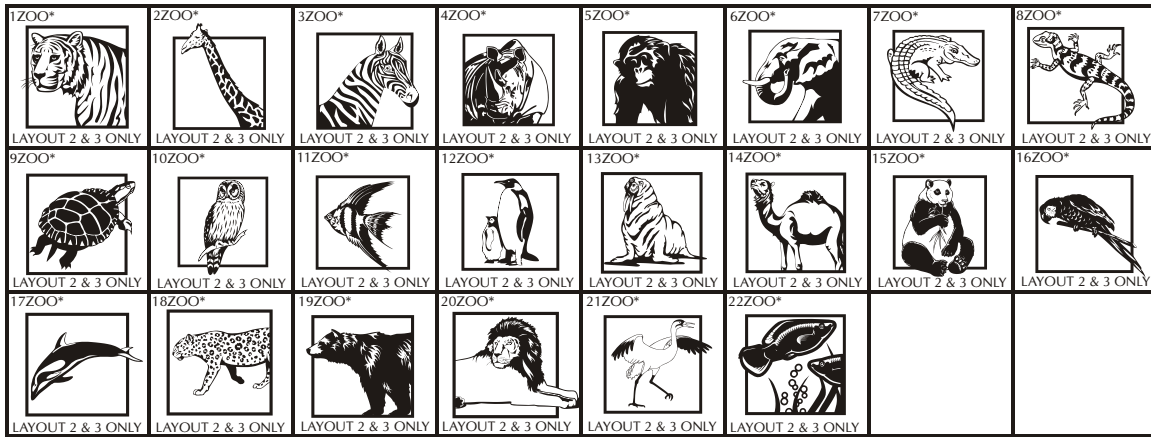

Brick Markers USA, Inc. Free Clipart Library

when choosing clipart only use number and letter(s) for referencing.

ZOO
CLIPART

ZOO
CLIPART

* LAYOUT 2&3 ONLY

LETTERING
CLIPART