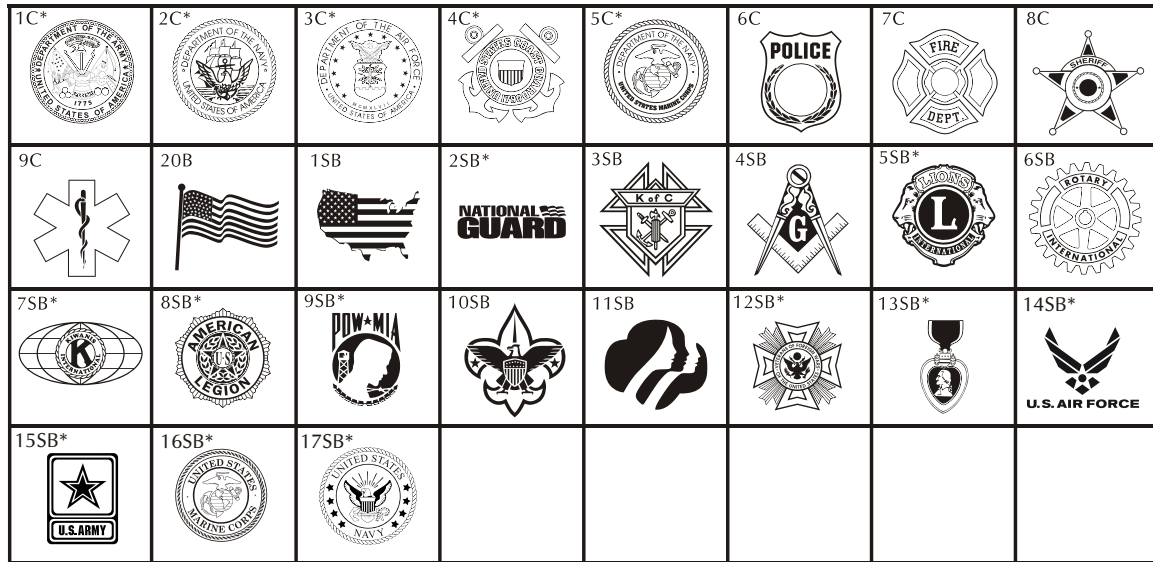

Brick Markers USA, Inc. Free Clipart Library

when choosing clipart only use number and letter(s) for referencing.

SEALS &
BADGES
CLIPART